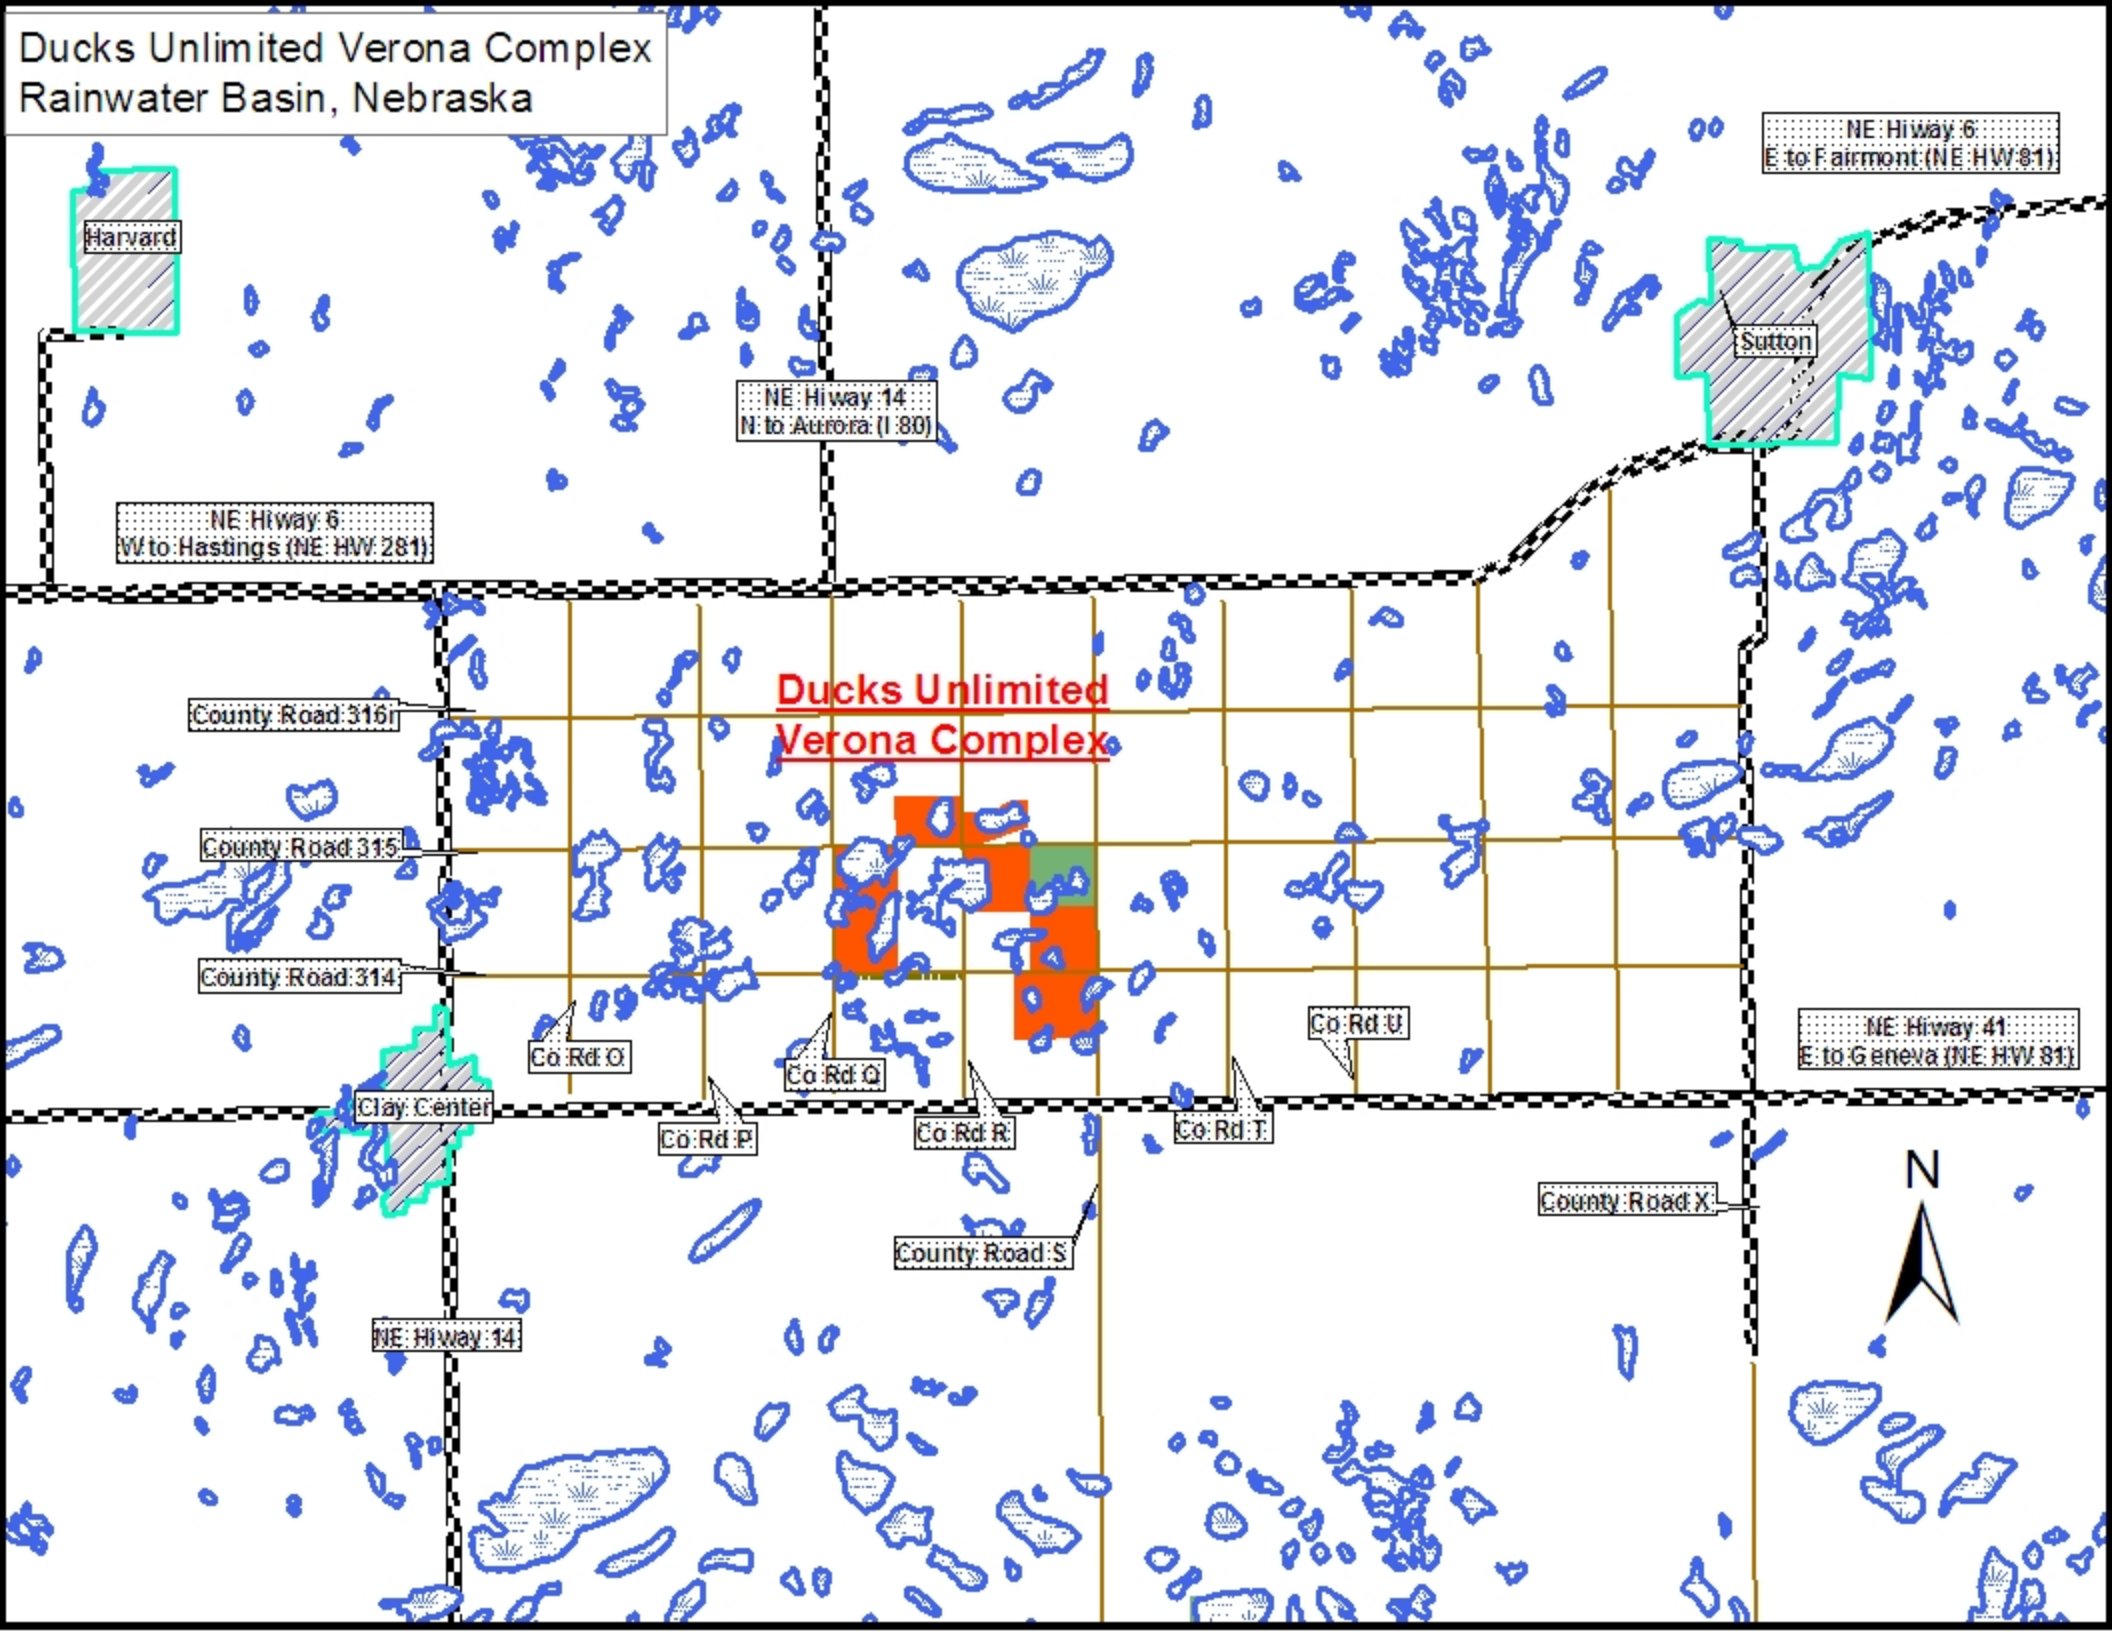

Ducks Unlimited Verona Complex Rainwater Basin, Nebraska

Harvard

NE Highway 6:
E to Fairmont (NE HW 81)

NE Highway 14:
N to Aurora (I 80)

Sutton

NE Highway 6:
W to Hastings (NE HW 281)

**Ducks Unlimited
Verona Complex**

County Road 316

County Road 315

County Road 314

Co. Rd. U

NE Highway 41:
E to Geneva (NE HW 81)

Clay Center

Co. Rd. Q

Co. Rd. Q

Co. Rd. P

Co. Rd. R

Co. Rd. T

County Road X

County Road S

NE Highway 14