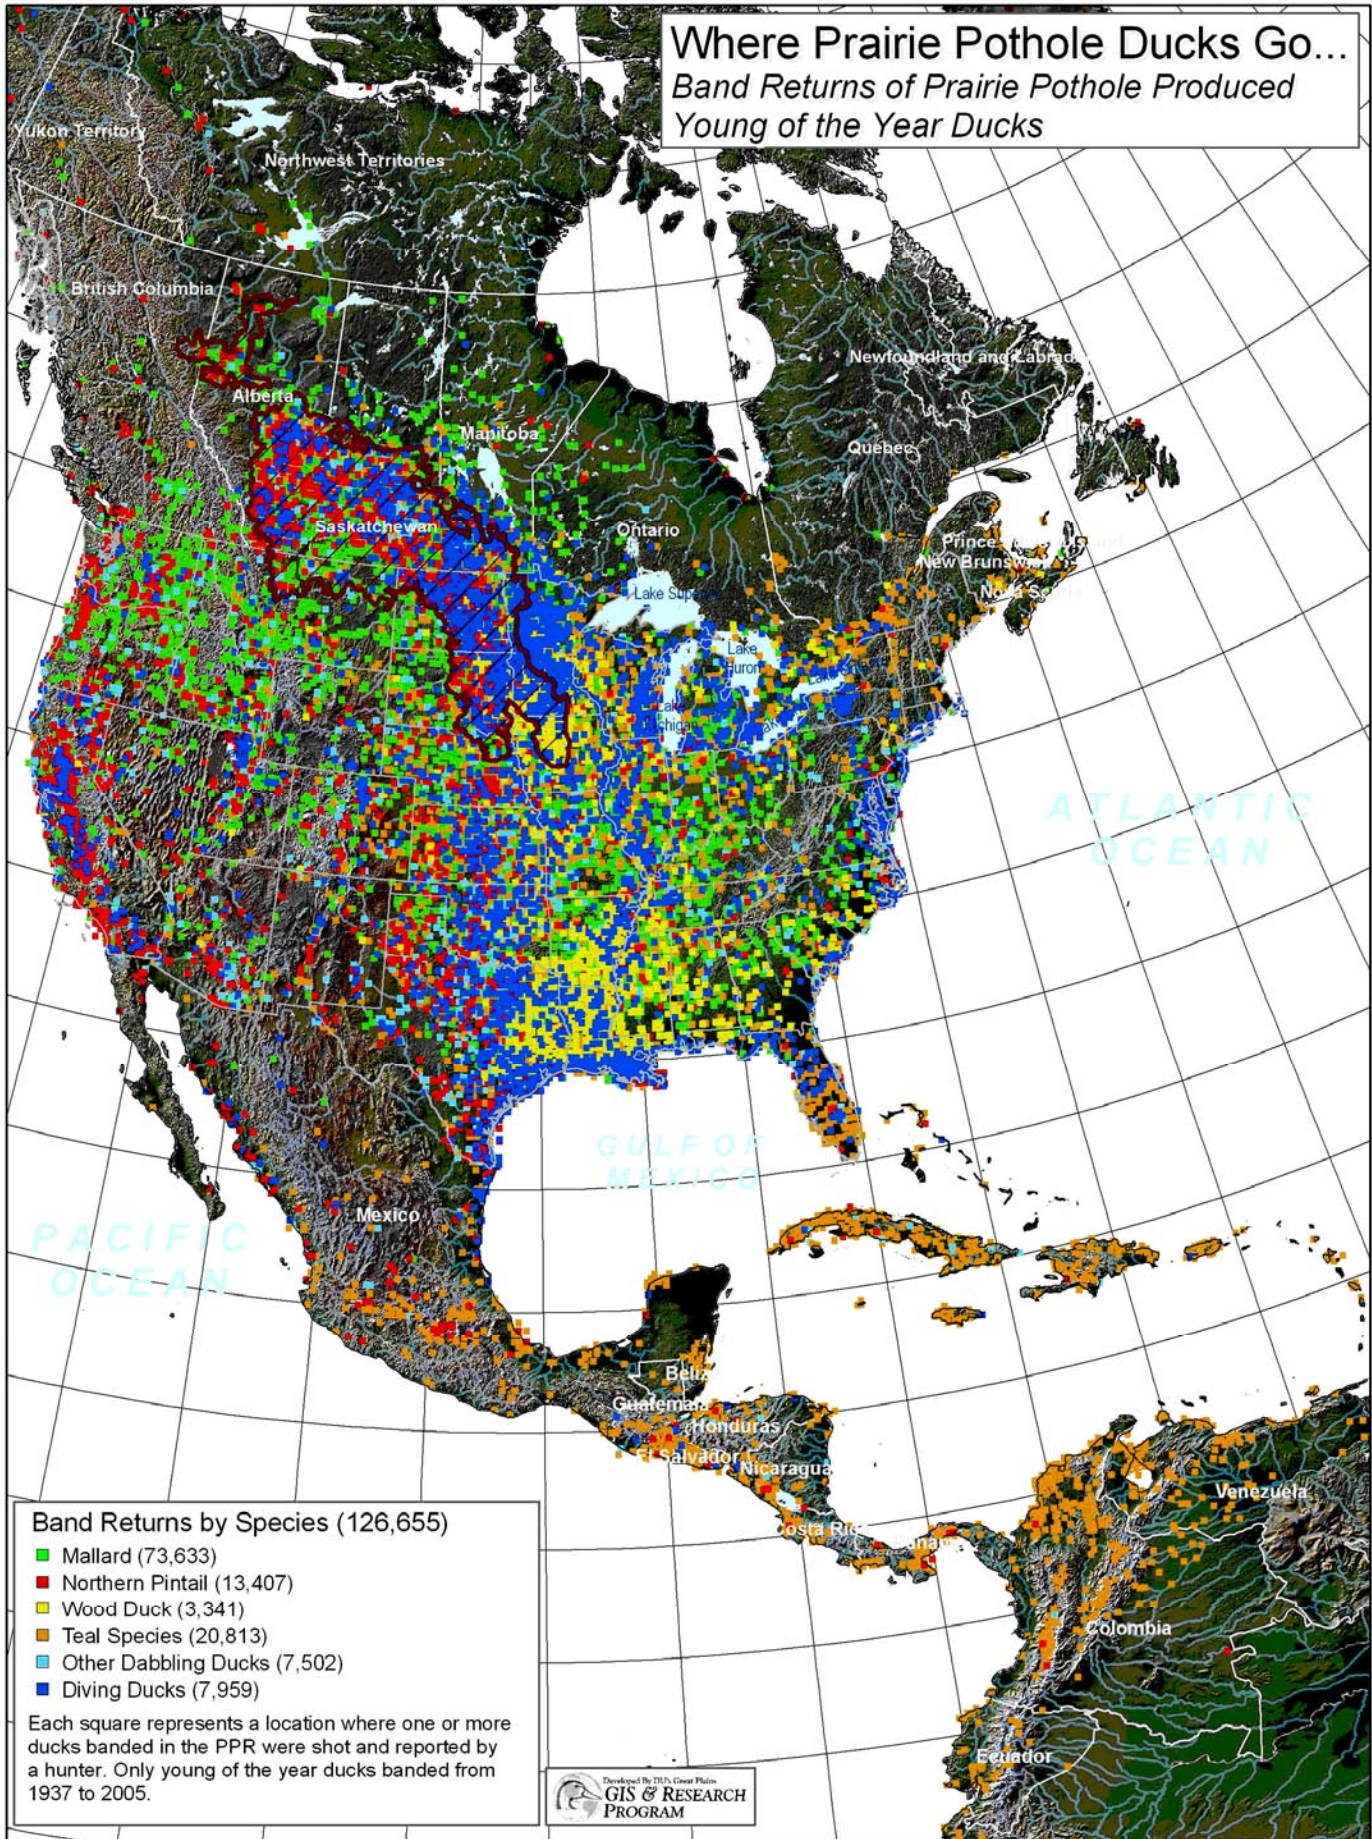

Where Prairie Pothole Ducks Go...

Band Returns of Prairie Pothole Produced Young of the Year Ducks

Band Returns by Species (126,655)

- Mallard (73,633)
- Northern Pintail (13,407)
- Wood Duck (3,341)
- Teal Species (20,813)
- Other Dabbling Ducks (7,502)
- Diving Ducks (7,959)

Each square represents a location where one or more ducks banded in the PPR were shot and reported by a hunter. Only young of the year ducks banded from 1937 to 2005.