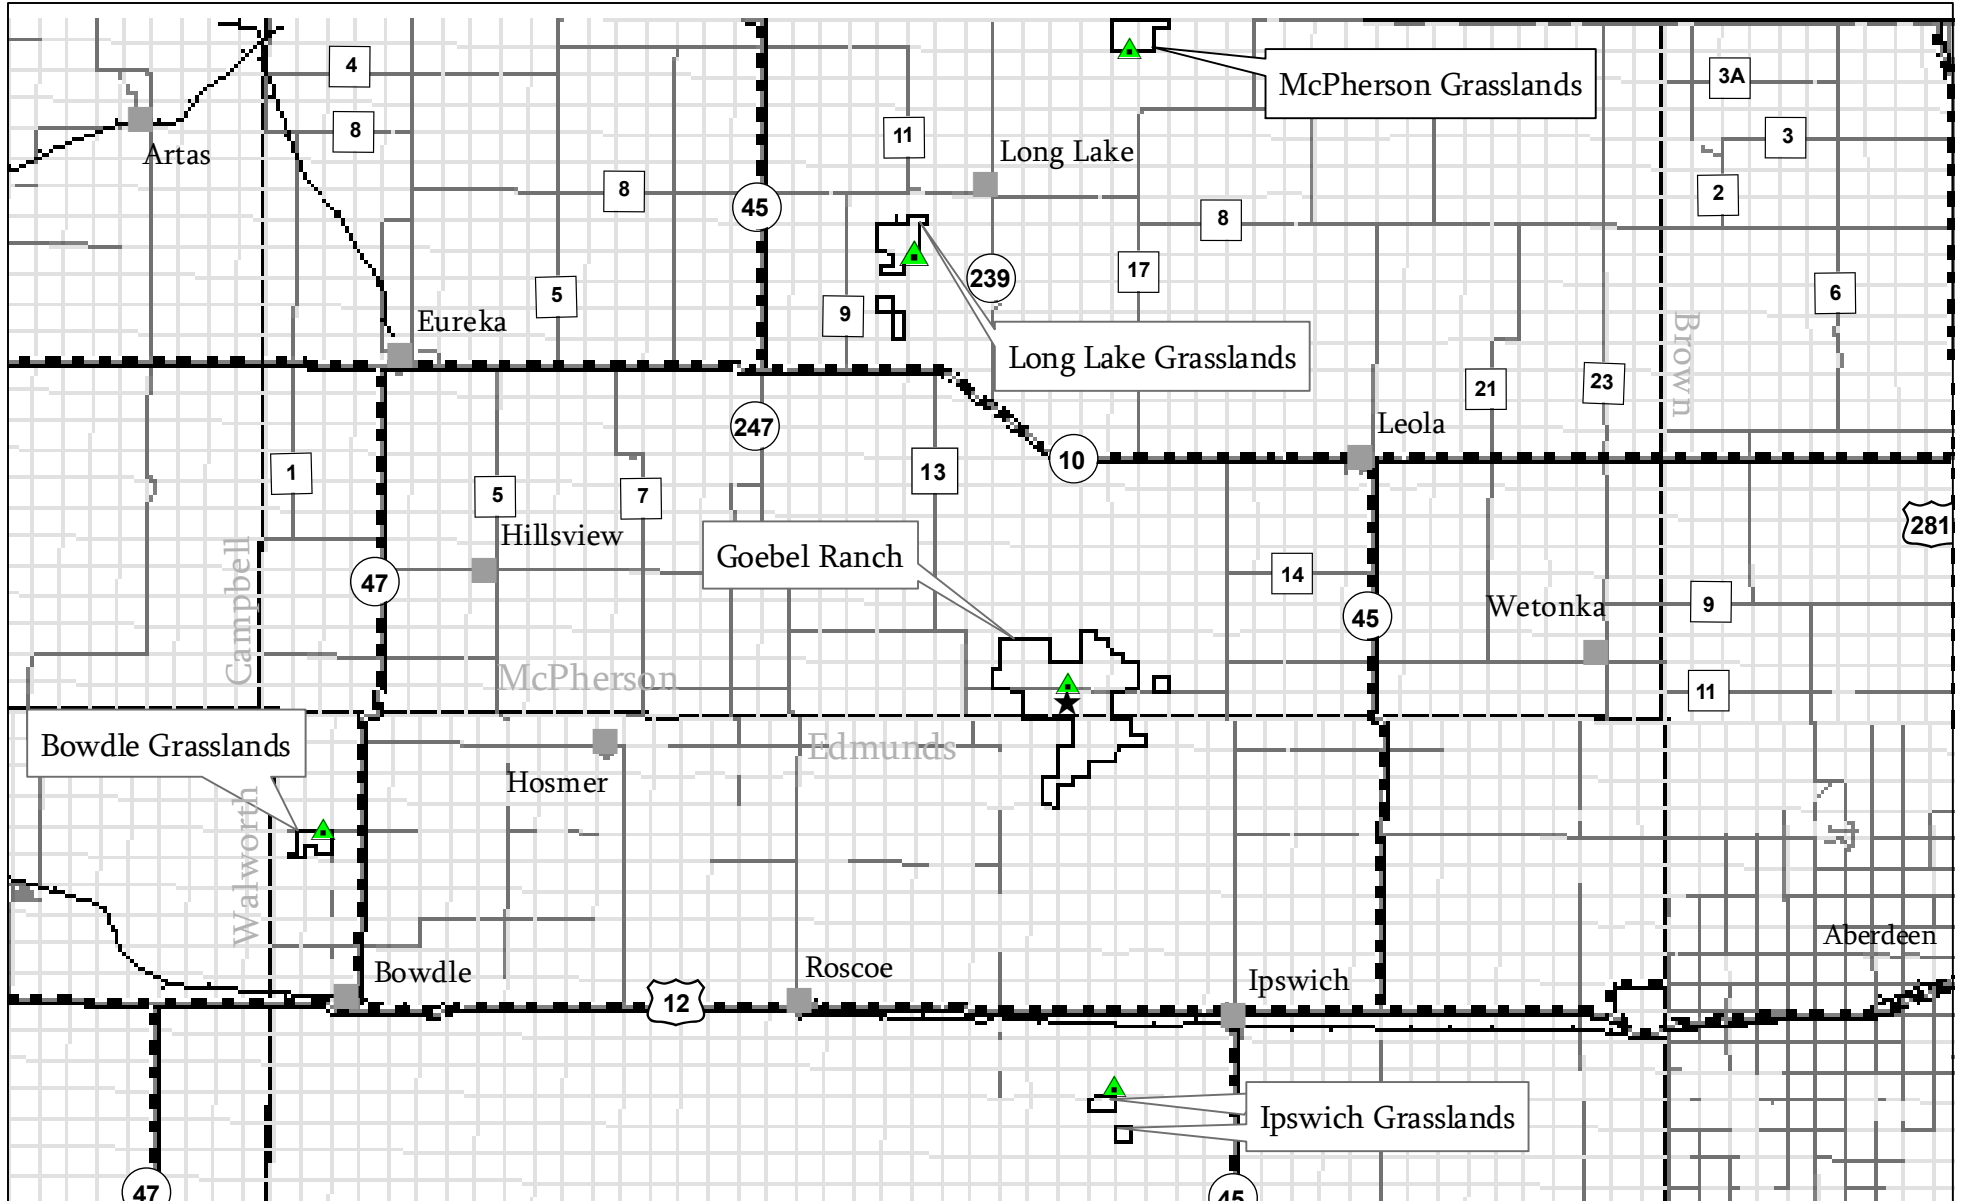

## ★ HEADQUARTERS

From Ipswich:

11 Miles North, 6 Miles West, 0.5 Miles South

From Leola:

5 Miles West, 8 miles South, 6 miles West, 0.5 Miles South

General Location

 Permit Boxes