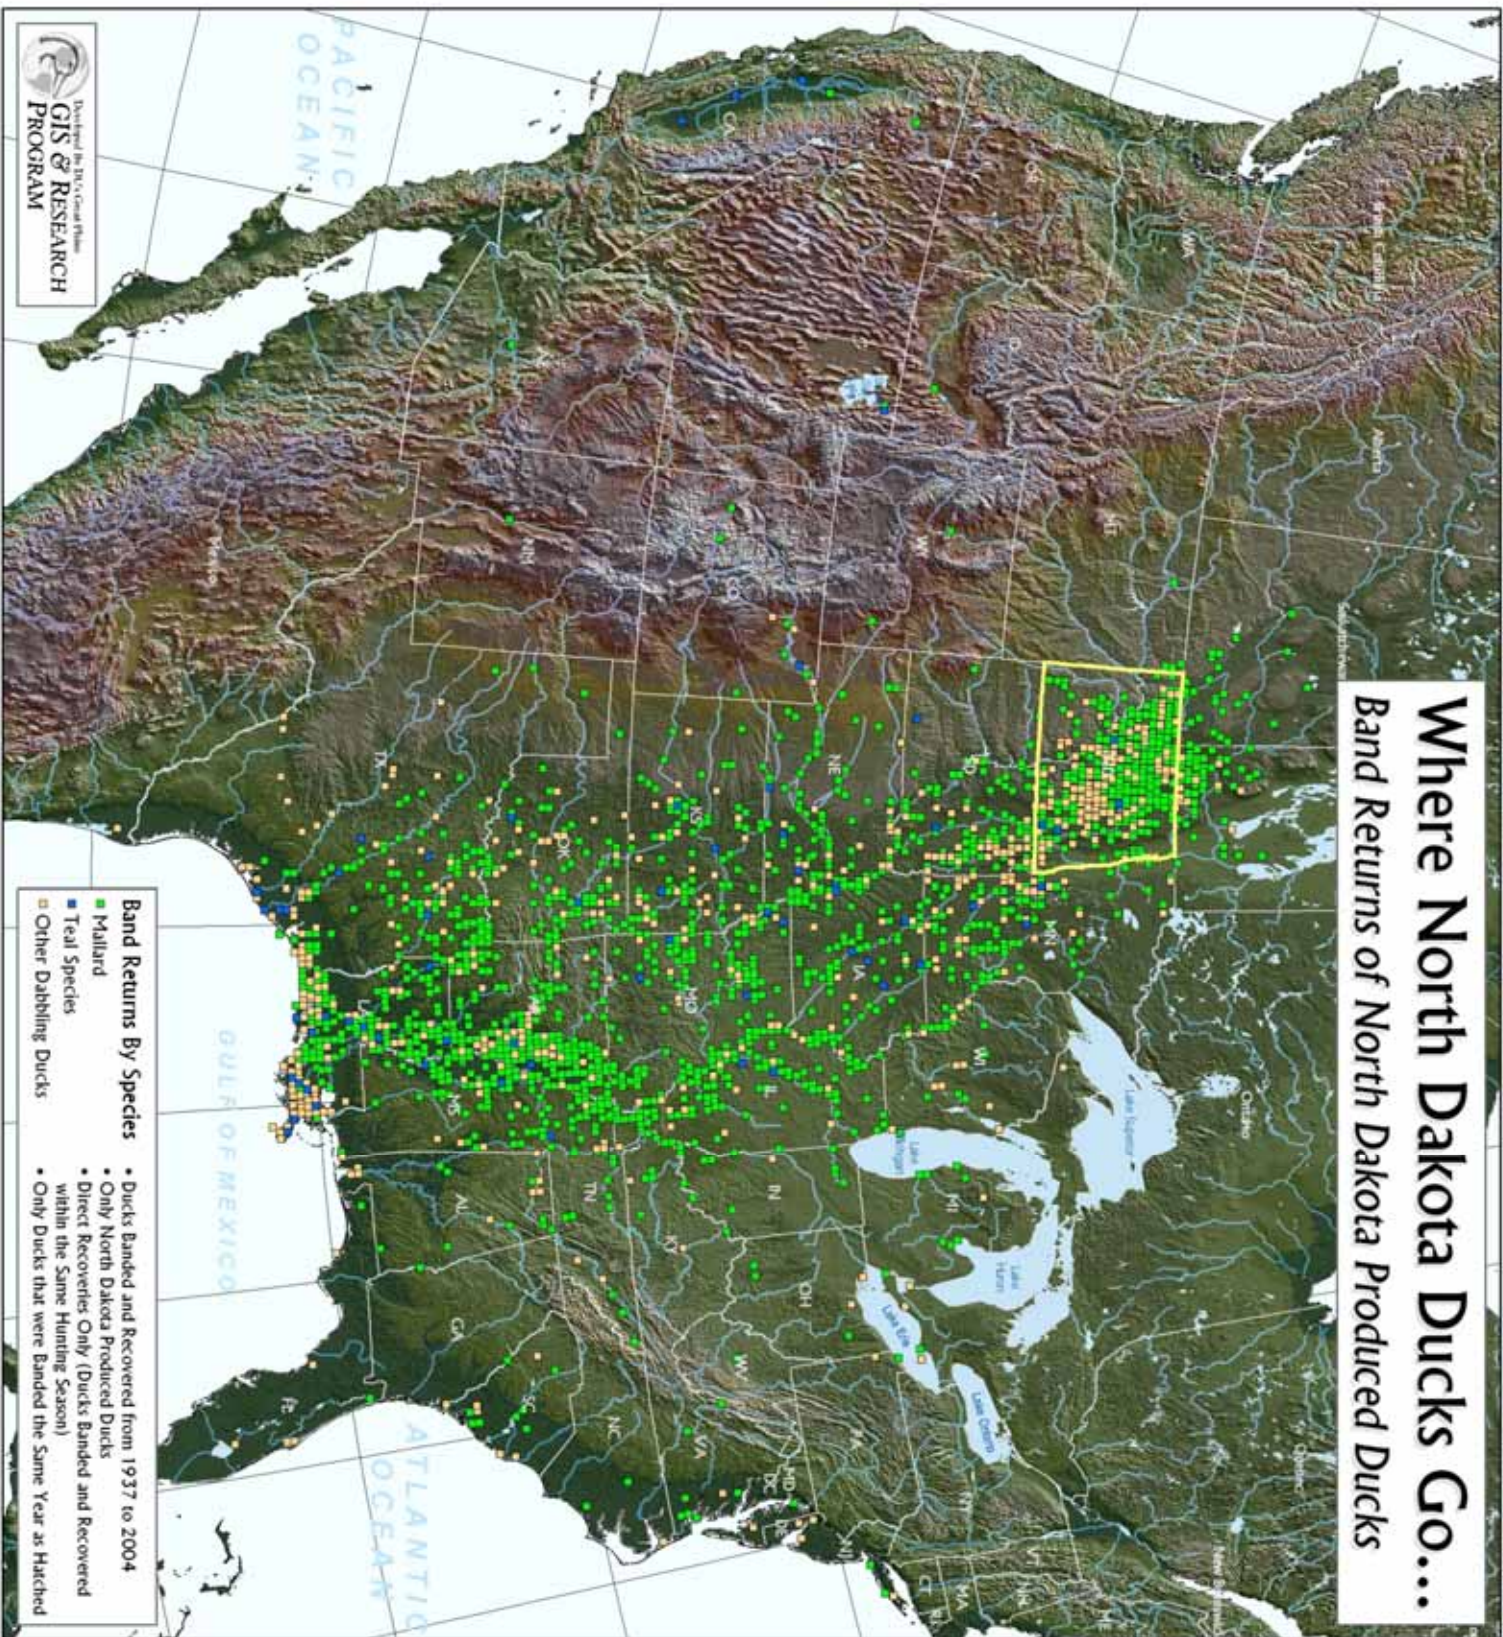

# Where North Dakota Ducks Go...

## Band Returns of North Dakota Produced Ducks

- Band Returns By Species**
- Mallard
  - Teal Species
  - Other Dabbling Ducks
- Ducks Banded and Recovered from 1937 to 2004
  - Only North Dakota Produced Ducks
  - Direct Recoveries Only (Ducks Banded and Recovered within the Same Hunting Season)
  - Only Ducks that were Banded the Same Year as Hatched